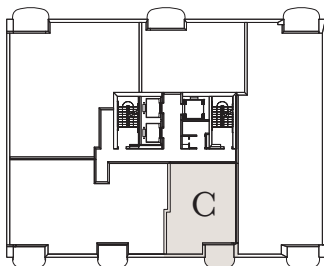

# C RESIDENCE

1 BEDROOM  
1.5 BATHS

855 SQ. FT. – INTERIOR  
90 SQ. FT. – BALCONY  
945 SQ. FT. – TOTAL